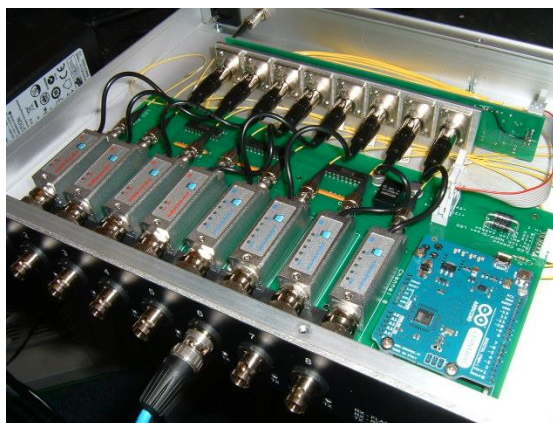

### Flexible 3G HD-SDI link for Studio and OB applications

FlexLink from Fibre4TV is a multichannel fibre optic transport system for 3G/HD/SDI digital video signals. Up to 8 videos can be carried over one singlemode fibre reducing the fibre count on permanent and temporary installations. The direction of each video is user configurable e.g. 8 one way, 4 each way, 6 one way & 2 back. This flexibility enables the user to meet changing production requirements saving on both equipment and cable costs.

The 1U 19" housing holds the individual Fibre4TV mini HD transmitters and receivers which ensures a high degree of system resilience and serviceability. Each channel has front panel LEDs to indicate signal presence and received optical level. When a channel direction is changed its LED status is automatically updated on switch on.